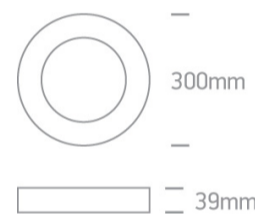

15 Plafo>The LED Panel Plafo Round

62130F/B/W

30W LED slim plafo light, IP40, suitable for residential and commercial application.

Supplied with non-dimmable LED driver.

Complies with standard EN60598-1 and any other specific standards.

Downloads

Dimensions

Physical Specification

Item Group	15 Plafo
Family	The LED Panel Plafo Round
Order Code	62130F/B/W
Colour	Black
Material	Die Cast
Shape	Circular
Height	39mm
Diameter	300mm
Surface Ceiling	Yes
Indoor	Yes
Adjustable	No

Illumination Data

Colour Temperature	3000K
Lumen Output	1797lm
Light Efficiency	59,9lm/W
CRI	80
Illumination Diagram	

Packing Info

Box Length	32cm
Box Width	31,5cm
Box Height	4,5cm
Box Weight	1,7kg
Pcs/Carton	10
Barcode	5291889060291
HS Code	9405409900