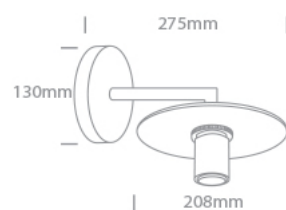

## 62120A/BBS

E27 Decorative wall fitting, IP20.

Complies with standard EN60598-1 and any other specific standards.

### Dimensions

### Physical Specification

Item Group	New 2023 Edition 2
Family	Decorative
Order Code	62120A/BBS
Colour	Brushed Brass
Material	Aluminium
Shape	Circular
Height	275mm
Diameter	208mm
Surface Wall	Yes
Indoor	Yes
Adjustable	No