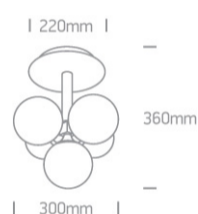

18 Decorative>The Nordic Decorative Range

62116A/BBS

5x9W G9 Decorative ceiling light.

Complies with standard EN60598-1 and any other specific standards.

Downloads

Dimensions

Related items

7106ALG/C

Colour

Brushed Brass

Material

Steel

Shape

Circular

Height

360mm

Diameter	300mm
Surface Ceiling	Yes
Indoor	Yes
Adjustable	No

Electrical Characteristics

Gear	No
------	----

Fitting + Driver

Input Voltage	100-240V
50 Hz	Yes
60 Hz	Yes
Safety Class	
Power(Watts)	5x9W
IP Rating	IP20
Light Source	Replaceable lamp
Lamp Holder	G9
Number of Lamps	5
Dimmable	N/A
F Mark	