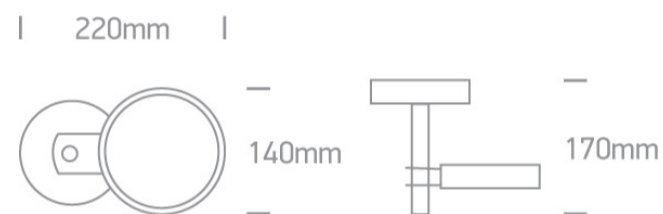

13 Wall & Ceiling>The R111 GU10 Spots Natural aluminium

62110/AL

75W R111 GU10 Spot, IP20.

Complies with standard EN60598-1 and any other specific standards.

Downloads

Dimensions

Physical Specification

Item Group	13 Wall & Ceiling
Family	The R111 GU10 Spots Natural aluminium
Order Code	62110/AL
Colour	Aluminium
Material	Aluminium
Shape	Rectangular
Length	160mm
Width	65mm
Height	210mm
Surface Ceiling	Yes
Indoor	Yes
Adjustable	2 Directions

## Electrical Characteristics

Gear

No

Power(Watts)

75W

IP Rating

IP20

Light Source

Replaceable lamp

Lamp Holder

GU10