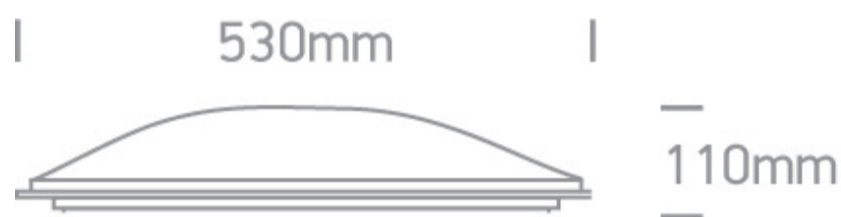

15 Plafo>Decorative LED Plafo Metal + PC

62014/G

Decorative LED Plafo with frosted ring.

Complies with standard EN60598-1 and any other specific standards.

Downloads

Dimensions

Physical Specification

Product Type	Gear
Item Group	15 Plafo
Family	Decorative LED Plafo Metal + PC
Order Code	62014/G
Colour	Grey
Material	Metal
Diffuser Material	PC
Shape	Circular
Height	110mm
Diameter	530mm
Surface Ceiling	Yes
Indoor	Yes