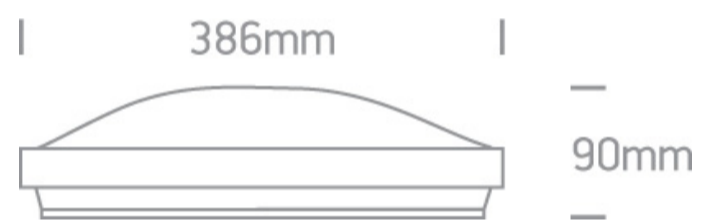

15 Plafo>Decorative LED Plafo Metal + PC

62010/G/V

Decorative LED Plafo with violet ring.

Complies with standard EN60598-1 and any other specific standards.

Downloads

Dimensions

Physical Specification

Item Group	15 Plafo
Family	Decorative LED Plafo Metal + PC
Order Code	62010/G/V
Colour	Violet
Material	Metal
Diffuser Material	PC
Shape	Circular
Height	90mm
Diameter	386mm
Surface Ceiling	Yes
Indoor	Yes
Adjustable	No