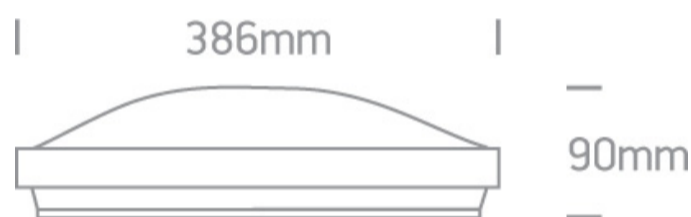

15 Plafo>Decorative LED Plafo Metal + PC

**62010/G/OR**

Decorative LED Plafo with orange ring.

Complies with standard EN60598-1 and any other specific standards.

Downloads

Dimensions

Physical Specification

Item Group	15 Plafo
Family	Decorative LED Plafo Metal + PC
Order Code	62010/G/OR
Colour	Orange
Material	Metal
Diffuser Material	PC
Shape	Circular
Height	90mm
Diameter	386mm
Surface Ceiling	Yes
Indoor	Yes
Adjustable	No

## Electrical Characteristics

Gear

No