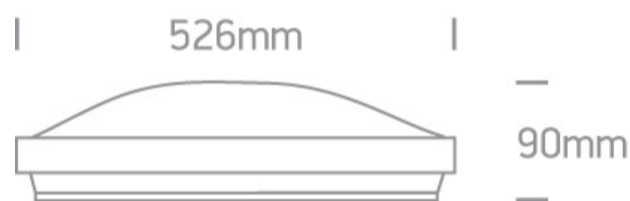

15 Plafo>Decorative LED Plafo Metal + PC

**62010A/G/V**

Decorative LED Plafo with violet ring.

Complies with standard EN60598-1 and any other specific standards.

Downloads

Dimensions

Physical Specification

Product Type	Gear
Item Group	15 Plafo
Family	Decorative LED Plafo Metal + PC
Order Code	62010A/G/V
Colour	Violet
Material	Metal
Diffuser Material	PC
Shape	Circular
Height	90mm
Diameter	526mm
Surface Ceiling	Yes
Indoor	Yes

Adjustable

No