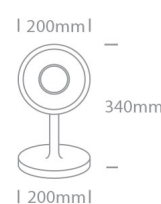

New 2021 Edition 2>Decorative

61126/W

Dimmable with touch button Table Mirror adjustable CCT with x7 extra magnifying mirror.
USB charge.

Working time: 2 hours (with full brightness)
Charging time: about 3 hours

Downloads

Dimensions

Physical Specification

Item Group	New 2021 Edition 2
Family	Decorative
Order Code	61126/W
Colour	White
Material	ABS
Diffuser Material	Glass
Shape	Circular
Height	340mm
Diameter	200mm
Indoor	Yes
Adjustable	1 Direction

Gear		Built In	
Fitting + Driver			
Safety Class			III
Power(Watts)			7W
IP Rating			IP20
Light Source			LED built in
Dimmable			Yes
Fitting			
Safety Class			III
Power(Watts)			7W
IP Rating			IP20
Light Source			LED built in
LED Type			SMD 2835
LED Brand			Sanan
Gear			
Gear Type		Led Driver	
Input Voltage			230V/5V DC
Power(Watts)			7W
Constant Voltage			Yes
Output			600mA
Voltage Range			5V
Brand			0
Protection			0
Battery Capacity			1500mAh
Battery Voltage			3,7V
Operation Time			2 hours
Charging Time			3 hours