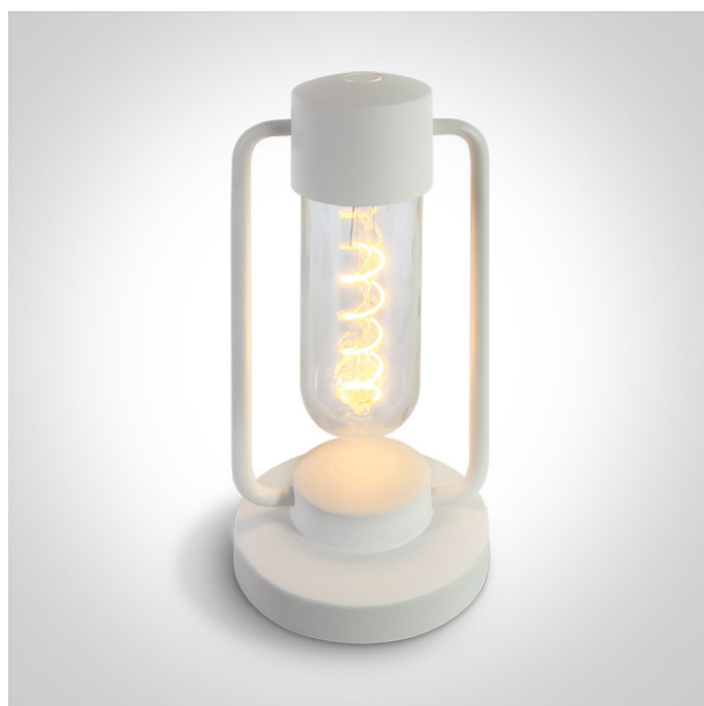

New 2022 Edition 3>Decorative

61094/W/UW

Rechargeable stepless dimmable table lamp suitable for indoor/outdoor use, IP65.

Charging time 6,5Hrs
Working time 10Hrs (100%)

Complies with standard EN60598-1 and any other specific standards.

Downloads

Dimensions

Physical Specification

Item Group	New 2022 Edition 3
Family	Decorative
Order Code	61094/W/UW
Colour	White
Material	Die Cast
Shape	Circular
Height	200mm
Diameter	90mm
Surface Floor/Ground	Yes
Indoor	Yes
Outdoor	Yes
Adjustable	No

IP65

Light Source

LED built in

Dimmable

Yes

F Mark

Illumination Data

Colour Temperature