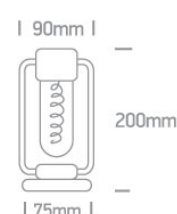

New 2022 Edition 3>Decorative

61094/W/UW

Rechargeable stepless dimmable table lamp suitable for indoor/outdoor use, IP65.

Charging time 6,5Hrs
Working time 10Hrs (100%)

Complies with standard EN60598-1 and any other specific standards.

Downloads

Dimensions

Physical Specification

Item Group	New 2022 Edition 3
Family	Decorative
Order Code	61094/W/UW
Colour	White
Material	Die Cast
Shape	Circular
Height	200mm
Diameter	90mm
Surface Floor/Ground	Yes
Indoor	Yes
Outdoor	Yes
Adjustable	No