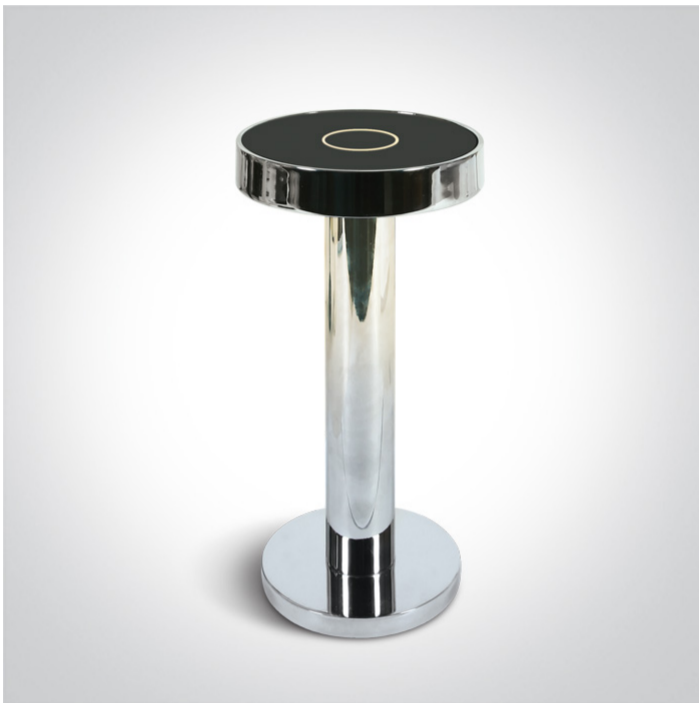

New 2022 Edition 3>Decorative

61092/C

Rechargeable stepless dimmable table lamp suitable for indoor/outdoor use, IP65.

Charging time 6,5Hrs
Working time 10Hrs (100%)

Complies with standard EN60598-1 and any other specific standards.

Downloads

Dimensions

Physical Specification

Item Group	New 2022 Edition 3
Family	Decorative
Order Code	61092/C
Colour	Chrome
Material	Die Cast
Shape	Circular
Height	200mm
Diameter	90mm
Surface Floor/Ground	Yes
Indoor	Yes
Outdoor	Yes
Adjustable	No

IP65

Light Source

LED built in

Dimmable

Yes

F Mark

Illumination Data

Colour Temperature