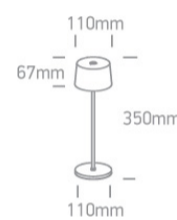

Downloads

Dimensions

Physical Specification

Item Group	New 2020 Edition 2
Family	Decorative
Order Code	61082A/B
Colour	Black
Material	Die Cast
Shape	Circular
Height	350mm
Diameter	110mm
Surface Floor/Ground	Yes
Indoor	Yes
Outdoor	Yes
Adjustable	No