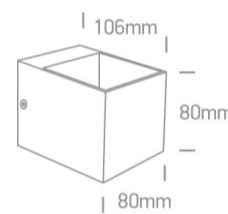

13 Wall & Ceiling>G9 Decorative Wall Lights Aluminium

6030/B

30W G9 Aluminium Mirror Reflector Decorative Wall Lights.

Complies with standard EN60598-1 and any other specific standards

Downloads

Dimensions

Physical Specification

| | |
|--------------|-------------------------------------|
| Item Group | 13 Wall & Ceiling |
| Family | G9 Decorative Wall Lights Aluminium |
| Order Code | 6030/B |
| Colour | Black |
| Material | Aluminium |
| Shape | Circular |
| Surface Wall | Yes |
| Indoor | Yes |
| Adjustable | No |