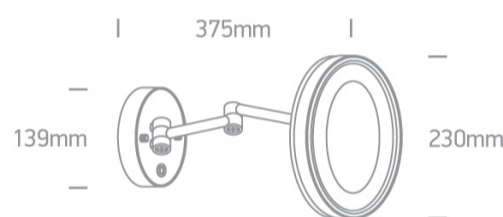

16 Bathroom & Mirror>Mirror Side Lights Metal & glass

60204/C

7W LED Chrome Mirror, IP44.

Supplied with non-dimmable LED driver.

Complies with standard EN60598-1 and any other specific standards.

Downloads

Dimensions

Physical Specification

Item Group	16 Bathroom & Mirror
Family	Mirror Side Lights Metal & glass
Order Code	60204/C
Colour	Chrome
Material	Die Cast
Diffuser Material	Acrylic
Shape	Circular
Height	375mm
Diameter	230mm
Surface Wall	Yes
Indoor	Yes

Gear		Built In	
Fitting + Driver			
Input Voltage		100-240V	
50 Hz		Yes	
60 Hz		Yes	
Safety Class			
Power(Watts)		7W	
IP Rating		IP44	
Light Source		LED built in	
Dimmable		No	
F Mark			

Fitting			
Input Type		Constant Current	
Input Current		300mA	
Voltage		20V	
Power(Watts)		6W	
IP Rating		IP44	
Light Source		LED built in	
LED Type		SMD 1734	
LED Brand		Epistar	

### Packing Info

Box Length	26cm
Box Width	24cm
Box Height	12cm
Box Weight	1,8kg
Pcs/Carton	6
Barcode	5291889027027
HS Code	9405409900