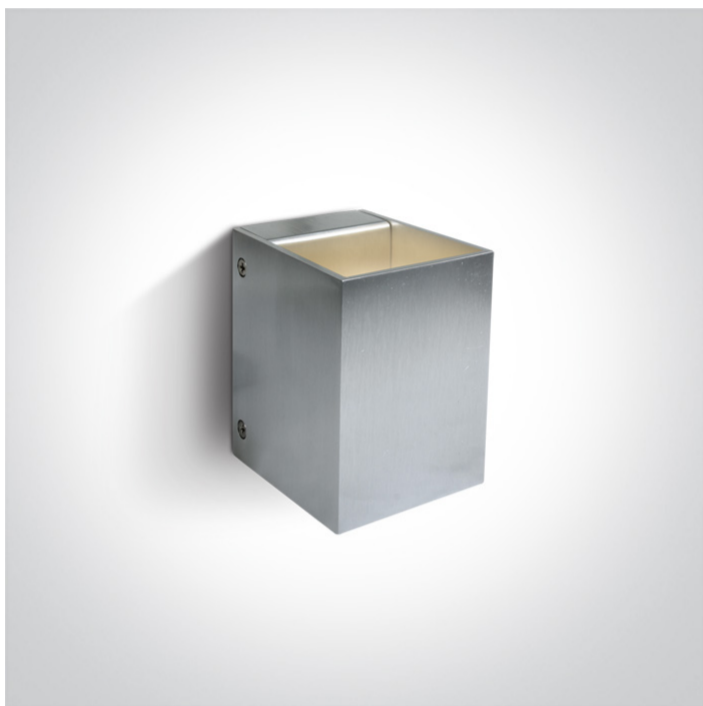

13 Wall & Ceiling>The GU10 & G9 Wall Lights

6017G/AL

40W G9 Natural Aluminium Wall Lights.

Complies with standard EN60598-1 and any other specific standards.

Downloads

Dimensions

Physical Specification

Item Group	13 Wall & Ceiling
Family	The GU10 & G9 Wall Lights
Order Code	6017G/AL
Colour	Aluminium
Material	Natural Aluminium
Shape	Circular
Surface Wall	Yes
Indoor	Yes
Adjustable	No