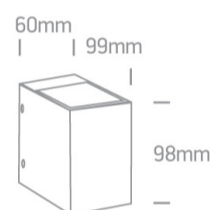

13 Wall & Ceiling>The GU10 & G9 Wall Lights

6017G/AL

40W G9 Natural Aluminium Wall Lights.

Complies with standard EN60598-1 and any other specific standards.

Downloads

Dimensions

Physical Specification

Item Group	13 Wall & Ceiling
Family	The GU10 & G9 Wall Lights
Order Code	6017G/AL
Colour	Aluminium
Material	Natural Aluminium
Shape	Circular
Surface Wall	Yes
Indoor	Yes
Adjustable	No