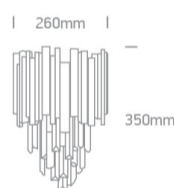

New 2021 Edition 2>Decorative

60132

Classic Wall Decorative 2xE14 lamps fitting.

Complies with standard EN60598-1 and any other specific standards.

Downloads

Dimensions

Physical Specification

Item Group	New 2021 Edition 2
Family	Decorative
Order Code	60132
Colour	Brass
Material	Aluminium + glass
Shape	Rectangular
Width	260mm
Height	350mm
Surface Wall	Yes
Indoor	Yes
Adjustable	No