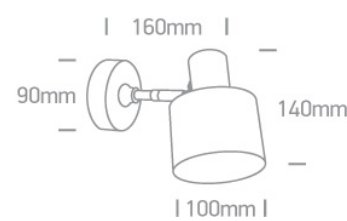

18 Decorative>The Hotel Retro Range

60118/BBS

10W E27 Decorative Wall light.

Complies with standard EN60598-1 and any other specific standards.

Downloads

Dimensions

Physical Specification

Item Group	18 Decorative
Family	The Hotel Retro Range
Order Code	60118/BBS
Colour	Brushed Brass
Material	Steel
Shape	Circular
Height	140mm
Diameter	100mm
Surface Wall	Yes
Indoor	Yes
Adjustable	2 Directions

Gear	No
Fitting + Driver	
Input Voltage	100-240V
50 Hz	Yes
60 Hz	Yes
Safety Class	
Power(Watts)	10W
IP Rating	IP20
Light Source	Replaceable lamp
Lamp Holder	E27
Number of Lamps	1
Dimmable	N/A
F Mark	

Illumination Data