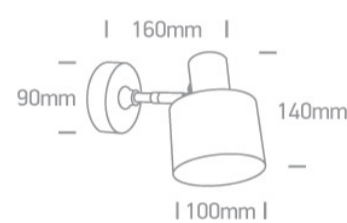

18 Decorative>The Hotel Retro Range

60118/B

10W E27 Decorative Wall light.

Complies with standard EN60598-1 and any other specific standards.

Downloads

Dimensions

Physical Specification

Item Group	18 Decorative
Family	The Hotel Retro Range
Order Code	60118/B
Colour	Black
Material	Steel
Shape	Circular
Height	140mm
Diameter	100mm
Surface Wall	Yes
Indoor	Yes
Adjustable	2 Directions