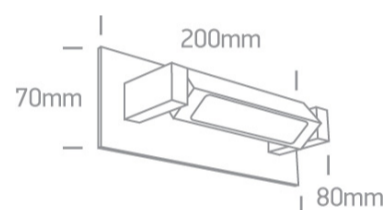

14 Wall & Ceiling LED>Decorative Indoor Wall Lights Aluminium

60034/AL/W

3x1W LED Decorative Indoor Wall Light

Complete with non-dimmable LED driver.

Complies with standard EN60598-1 and any other specific standards.

Downloads

Dimensions

Physical Specification

Item Group	14 Wall & Ceiling LED
Family	Decorative Indoor Wall Lights Aluminium
Order Code	60034/AL/W
Colour	Aluminium
Material	Natural Aluminium
Shape	Rectangular
Length	200mm
Width	80mm
Height	70mm
Surface Wall	Yes
Indoor	Yes
Adjustable	No