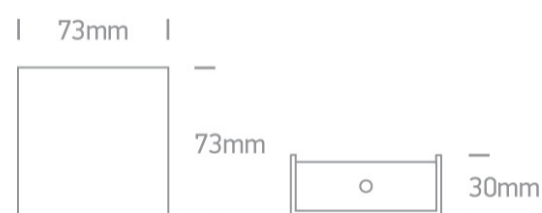

14 Wall & Ceiling LED>Decorative Wall & Ceiling Natural aluminium

60010/AL/BL

1W Decorative Wall and Ceiling Natural aluminium

Complete with non-dimmable LED driver.

Complies with standard EN60598-1 and any other specific standards.

Downloads

Dimensions

Physical Specification

| | |
|-------------------|---|
| Item Group | 14 Wall & Ceiling LED |
| Family | Decorative Wall & Ceiling Natural aluminium |
| Order Code | 60010/AL/BL |
| Colour | White |
| Material | Die Cast |
| Diffuser Material | PC |
| Shape | Rectangular |
| Length | 190mm |
| Width | 65mm |
| Height | 80mm |
| Surface Wall | Yes |
| Indoor | Yes |