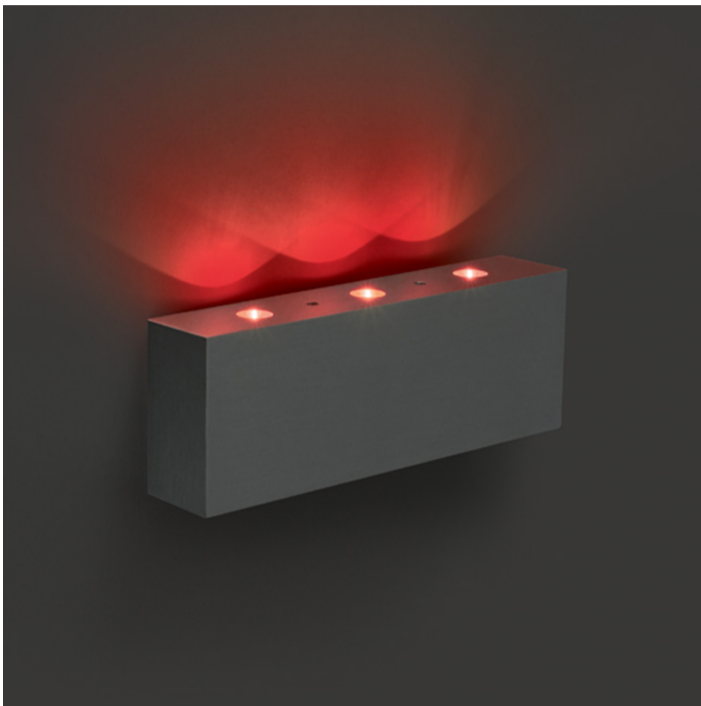

14 Wall & Ceiling LED > Decorative Wall & Ceiling Natural aluminium

60001/AL/R

3x0,2W LED Decorative Indoor Wall Light

Complete with non-dimmable LED driver.

Complies with standard EN60598-1 and any other specific standards.

Downloads

Dimensions

Physical Specification

|                   |   |
|-------------------|---|
| Item Group        | 14 Wall & Ceiling LED                       |
| Family            | Decorative Wall & Ceiling Natural aluminium |
| Order Code        | 60001/AL/R                                  |
| Colour            | Aluminium                                   |
| Material          | Natural Aluminium                           |
| Diffuser Material | PC  |
| Shape             | Rectangular                                 |
| Length            | 110mm                                       |
| Width             | 37mm  |
| Height            | 20mm  |
| Surface Wall      | Yes   |
| Indoor            | Yes   |