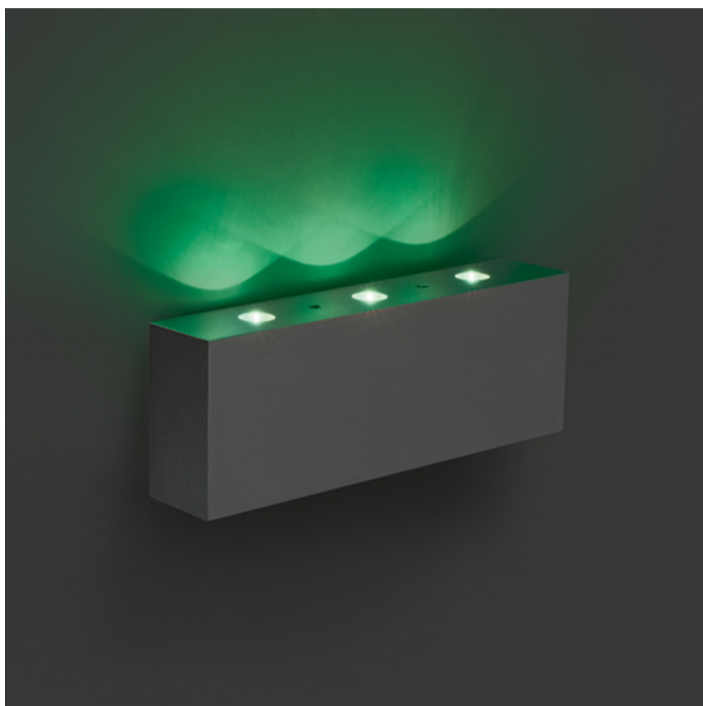

14 Wall & Ceiling LED>Decorative Wall & Ceiling Natural aluminium

**60001/AL/GR**

3x0,2W LED Decorative Indoor Wall Light

Complete with non-dimmable LED driver.

Complies with standard EN60598-1 and any other specific standards.

Downloads

Dimensions

| 110mm |

37mm

20mm

Physical Specification

|                   |   |
|-------------------|---|
| Item Group        | 14 Wall & Ceiling LED                       |
| Family            | Decorative Wall & Ceiling Natural aluminium |
| Order Code        | 60001/AL/GR                                 |
| Colour            | Aluminium                                   |
| Material          | Natural Aluminium                           |
| Diffuser Material | PC  |
| Shape             | Rectangular                                 |
| Length            | 110mm                                       |
| Width             | 37mm  |
| Height            | 20mm  |
| Surface Wall      | Yes   |
| Indoor            | Yes   |