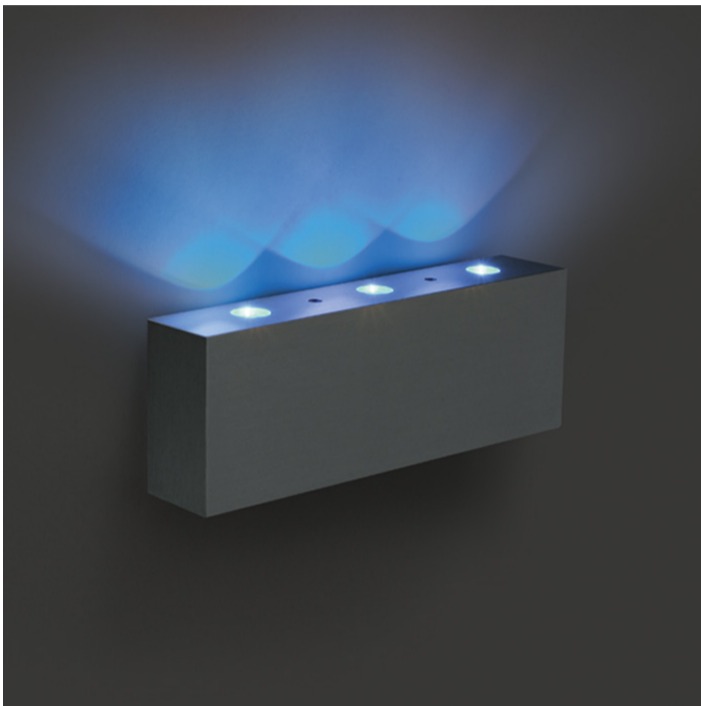

14 Wall & Ceiling LED > Decorative Wall & Ceiling Natural aluminium

**60001/AL/BL**

3x0,2W LED Decorative Indoor Wall Light

Complete with non-dimmable LED driver.

Complies with standard EN60598-1 and any other specific standards.

Downloads

Dimensions

| 110mm |

37mm

20mm

Physical Specification

Item Group	14 Wall & Ceiling LED
Family	Decorative Wall & Ceiling Natural aluminium
Order Code	60001/AL/BL
Colour	Aluminium
Material	Natural Aluminium
Diffuser Material	PC
Shape	Rectangular
Length	110mm
Width	37mm
Height	20mm
Surface Wall	Yes
Indoor	Yes