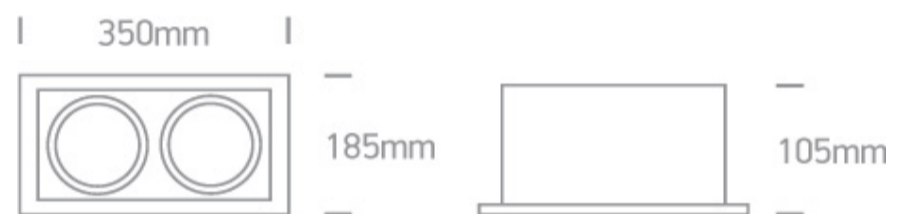

08 Downlights Adjustable LED>The COB Box Type Shop Range

51230/W/W

2x30W COB LED Recessed adjustable downlight, COB square range, IP20.

Supplied with non-dimmable LED driver.

Complies with standard EN60598-1 and any other specific standards.

Downloads

Dimensions

Gallery

Physical Specification

|            |                              |
|------------|------------------------------|
| Item Group | 08 Downlights Adjustable LED |
| Family     | The COB Box Type Shop Range  |
| Order Code | 51230/W/W                    |
| Colour     | White                        |
| Material   | Aluminium                    |
| Shape      | Rectangular                  |
| Length     | 350mm                        |

|                    |              |
|--------------------|--------------|
| Width              | 185mm        |
| Height             | 105mm        |
| Cutout Hole Width  | 320mm        |
| Cutout Hole Length | 160mm        |
| Recessed Ceiling   | Yes          |
| Depth Required     | 125mm        |
| Indoor             | Yes          |
| Adjustable         | 2 Directions |

#### Illumination Data

|                      |   |
|----------------------|---|
| Colour Temperature   | 3000K   |
| Lumen Output         | 2x2600lm  |
| Light Efficiency     | 86,67lm/W   |
| CRI                  | 80  |
| Beam Angle           | 38°   |
| Illumination Diagram |  |