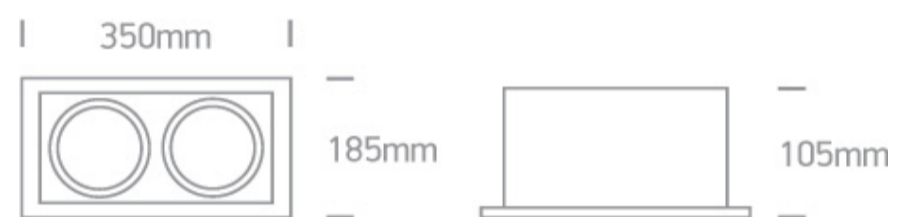

08 Downlights Adjustable LED>The COB Box Type Shop Range

51230/B/W

2x30W COB LED Recessed adjustable downlight, COB square range, IP20.

Supplied with non-dimmable LED driver.

Complies with standard EN60598-1 and any other specific standards.

Downloads

Dimensions

Gallery

Physical Specification

Item Group	08 Downlights Adjustable LED
Family	The COB Box Type Shop Range
Order Code	51230/B/W
Colour	Black
Material	Aluminium
Shape	Rectangular
Length	350mm

Width	185mm
Height	105mm
Cutout Hole Width	320mm
Cutout Hole Length	160mm
Recessed Ceiling	Yes
Depth Required	125mm
Indoor	Yes
Adjustable	2 Directions

Electrical Characteristics

Gear	External-Included
Fitting + Driver	
Input Voltage	220-240V
50 Hz	Yes
60 Hz	Yes
Safety Class	
Power(Watts)	2x30W
IP Rating	IP20
Light Source	LED built in
Dimmable	No
F Mark	

Illumination Data

Colour Temperature	3000K
Lumen Output	2x2600lm
Light Efficiency	86,67lm/W
CRI	80
Beam Angle	38°
Illumination Diagram	

Packing Info

Pcs/Carton	6
Barcode	5291889061342
HS Code	9405409900

Certification & Warranty