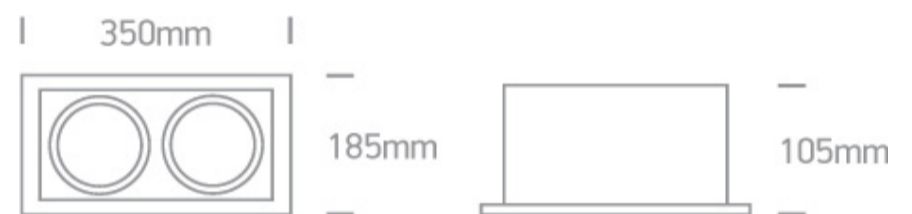

08 Downlights Adjustable LED>The COB Box Type Shop Range

51230/B/C

2x30W COB LED Recessed adjustable downlight, COB square range, IP20.

Supplied with non-dimmable LED driver.

Complies with standard EN60598-1 and any other specific standards.

Downloads

Dimensions

Gallery

Physical Specification

Item Group	08 Downlights Adjustable LED
Family	The COB Box Type Shop Range
Order Code	51230/B/C
Colour	Black
Material	Aluminium
Shape	Rectangular
Length	350mm

Width	185mm
Height	105mm
Cutout Hole Width	320mm
Cutout Hole Length	160mm
Recessed Ceiling	Yes
Depth Required	125mm
Indoor	Yes
Adjustable	2 Directions

Electrical Characteristics

Gear	External-Included
Fitting + Driver	
Input Voltage	220-240V
50 Hz	Yes
60 Hz	Yes
Safety Class	
Power(Watts)	2x30W
IP Rating	IP20
Light Source	LED built in
Dimmable	No
F Mark	

Illumination Data

Colour Temperature	4000K
Lumen Output	2x2700lm
Light Efficiency	90lm/W
CRI	80
Beam Angle	38°
Illumination Diagram	

Packing Info

Pcs/Carton	6
Barcode	5291889061359
HS Code	9405409900

Certification & Warranty