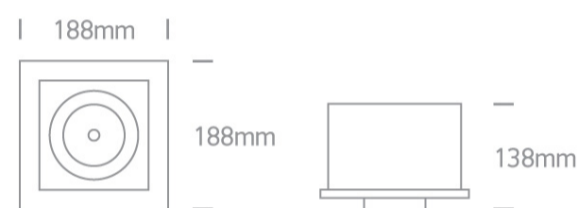

## 51140B/W/C

40W COB LED Recessed adjustable downlight, COB square range, IP20.

Supplied with non-dimmable LED driver.

Complies with standard EN60598-1 and any other specific standards.

### Dimensions

### Physical Specification

Item Group	08 Downlights Adjustable LED
Family	The COB Square Downlights
Order Code	51140B/W/C
Colour	White
Material	Die Cast
Shape	Rectangular
Length	188mm

Width	188mm
Height	138mm
Cutout Hole Width	170mm
Cutout Hole Length	170mm
Recessed Ceiling	Yes
Depth Required	160mm
Indoor	Yes
Adjustable	2 Directions