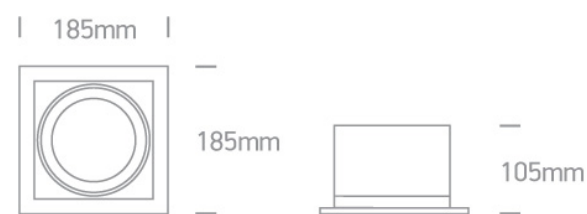

## 51130/B/C

30W COB LED Recessed adjustable downlight, COB square range, IP20.

Supplied with non-dimmable LED driver.

Complies with standard EN60598-1 and any other specific standards.

### Dimensions

### Physical Specification

|            |                              |
|------------|------------------------------|
| Item Group | 08 Downlights Adjustable LED |
| Family     | The COB Box Type Shop Range  |
| Order Code | 51130/B/C                    |
| Colour     | Black                        |
| Material   | Aluminium                    |
| Shape      | Rectangular                  |
| Length     | 185mm                        |

#### Packing Info

|            |        |
|------------|--------|
| Box Length | 20,5cm |
| Box Width  | 20,5cm |
| Box Height | 12,5cm |

Pcs/Carton

12

Barcode

5291889061144

HS Code

9405409900