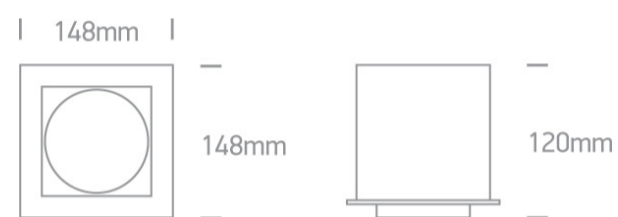

08 Downlights Adjustable LED>The COB Shop Range

51125/G/C

25W COB LED Recessed adjustable downlight, shop range, IP20.

Supplied with non-dimmable LED driver.

Complies with standard EN60598-1 and any other specific standards.

Downloads

Dimensions

Gallery

Physical Specification

Product Type	Gear
Item Group	08 Downlights Adjustable LED
Family	The COB Shop Range
Order Code	51125/G/C
Colour	Grey
Material	Die Cast
Shape	Rectangular

Length	148mm
Width	148mm
Height	120mm
Cutout Hole Width	130mm
Cutout Hole Length	130mm
Recessed Ceiling	Yes
Depth Required	160mm
Indoor	Yes
Adjustable	2 Directions

Electrical Characteristics

Gear	External-Included
Fitting + Driver	
Input Voltage	100-240V
50 Hz	Yes
60 Hz	Yes
Safety Class	
Power(Watts)	25W
IP Rating	IP20
Light Source	LED built in
Dimmable	No
F Mark	

Illumination Data

Colour Temperature	4000K
Lumen Output	1750lm
Light Efficiency	64,47lm/W
CRI	80
Beam Angle	38°
Illumination Diagram	

Packing Info

Box Length	18cm
------------	------

Box Width	18cm
Box Height	15cm
Box Weight	1,08kg
Pcs/Carton	12
Barcode	5291889035541
HS Code	9405409900