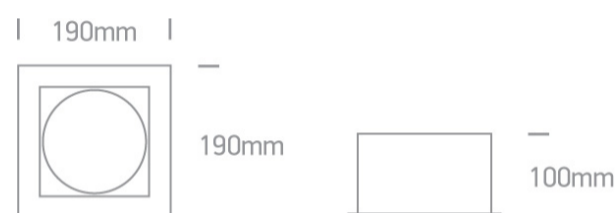

08 Downlights Adjustable LED>The COB Box Type Shop Range

51120/G/W

20W COB LED Recessed adjustable downlight, COB square range, IP20.

Supplied with non-dimmable LED driver.

Complies with standard EN60598-1 and any other specific standards.

Downloads

Dimensions

Gallery

Physical Specification

| | |
|------------|------------------------------|
| Item Group | 08 Downlights Adjustable LED |
| Family | The COB Box Type Shop Range |
| Order Code | 51120/G/W |
| Colour | Grey |
| Material | Aluminium |
| Shape | Rectangular |
| Length | 190mm |

| | |
|--------------------|--------------|
| Width | 190mm |
| Height | 100mm |
| Cutout Hole Width | 165mm |
| Cutout Hole Length | 165mm |
| Recessed Ceiling | Yes |
| Depth Required | 140mm |
| Indoor | Yes |
| Adjustable | 2 Directions |

Packing Info

| | |
|------------|--------|
| Box Length | 23cm |
| Box Width | 23cm |
| Box Height | 17cm |
| Box Weight | 1,29kg |

Pcs/Carton

12

Barcode

5291889041108

HS Code

9405409900