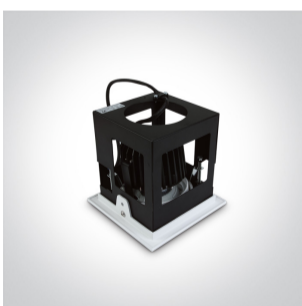

08 Downlights Adjustable LED>The COB Square Downlights

51120B/W/W

20W COB LED Recessed adjustable downlight, COB square range, IP20.

Supplied with non-dimmable LED driver.

Complies with standard EN60598-1 and any other specific standards.

Downloads

Dimensions

Gallery

Physical Specification

Item Group	08 Downlights Adjustable LED
Family	The COB Square Downlights
Order Code	51120B/W/W
Colour	White
Material	Die Cast
Shape	Rectangular
Length	135mm

Width	135mm
Height	138mm
Cutout Hole Width	125mm
Cutout Hole Length	125mm
Recessed Ceiling	Yes
Depth Required	160mm
Indoor	Yes
Adjustable	2 Directions

Electrical Characteristics

Gear	External-Included
Fitting + Driver	
Input Voltage	220-240V
50 Hz	Yes
60 Hz	Yes
Safety Class	
Power(Watts)	20W
IP Rating	IP20
Light Source	LED built in
Dimmable	No
F Mark	

Fitting	
Input Type	Constant Current
Input Current	500mA
Voltage	37,3V
Safety Class	
Power(Watts)	18,65W
IP Rating	IP20
Light Source	LED built in

LED Type	COB
LED Brand	Citizen
Gear	
Gear Type	Led Driver
Input Voltage	220-240V
50 Hz	Yes
60 Hz	Yes
Power(Watts)	13,5-21W
Power Factor	0,9
Constant Current	Yes
500mA	27-42V
IP Rating	IP20
Safety Class	
Dimmable	No
Housing Material	Plastic