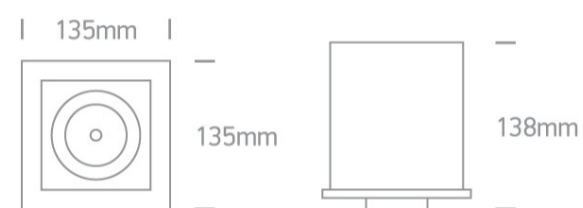

08 Downlights Adjustable LED>The COB Square Downlights

51120B/W/W

20W COB LED Recessed adjustable downlight, COB square range, IP20.

Supplied with non-dimmable LED driver.

Complies with standard EN60598-1 and any other specific standards.

Downloads

Dimensions

Gallery

Physical Specification

Item Group	08 Downlights Adjustable LED
Family	The COB Square Downlights
Order Code	51120B/W/W
Colour	White
Material	Die Cast
Shape	Rectangular
Length	135mm

Width	135mm
Height	138mm
Cutout Hole Width	125mm
Cutout Hole Length	125mm
Recessed Ceiling	Yes
Depth Required	160mm
Indoor	Yes
Adjustable	2 Directions

Electrical Characteristics

Gear	External-Included
Fitting + Driver	
Input Voltage	220-240V
50 Hz	Yes
60 Hz	Yes
Safety Class	
Power(Watts)	20W
IP Rating	IP20
Light Source	LED built in
Dimmable	No
F Mark	

Illumination Data

Colour Temperature	3000K
Lumen Output	1500lm
Light Efficiency	75lm/W
CRI	80
Beam Angle	36°
Illumination Diagram	

Packing Info

Box Weight	1,15kg
Pcs/Carton	12
Barcode	5291889044789
HS Code	9405409900