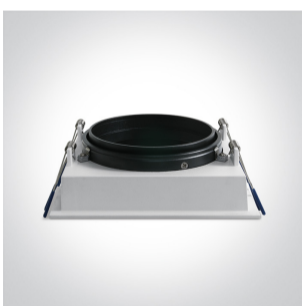

Gallery

Physical Specification

Item Group	07 Downlights Adjustable
Family	The R111 Dark Light Shop Range
Order Code	51110AD/B
Colour	Black
Material	Die Cast
Shape	Rectangular
Length	170mm