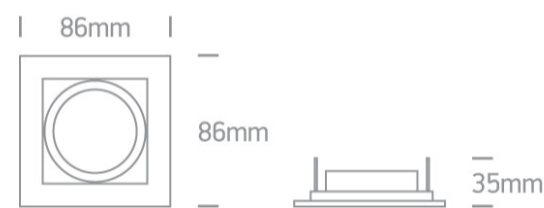

03 Recessed Spots Adjustable > Natural Aluminium Square

51105B/AL

Natural Aluminium square Recessed adjustable MR16 spot with GU5.3 lampholder.

Complies with standard EN60598-1 and any other specific standards.

Downloads

Dimensions

Gallery

Physical Specification

Item Group	03 Recessed Spots Adjustable
Family	Natural Aluminium Square
Order Code	51105B/AL
Colour	Aluminium
Material	Natural Aluminium
Shape	Rectangular
Length	86mm

Width	86mm
Height	35mm
Cutout Hole Width	77mm
Cutout Hole Length	77mm
Recessed Ceiling	Yes
Depth Required	70mm
Indoor	Yes
Adjustable	2 Directions

Electrical Characteristics

Fitting

Input Type	Constant Voltage
Input Voltage	12V AC/DC
Safety Class	
Power(Watts)	50W
IP Rating	IP20
Light Source	Replaceable lamp
Lamp Holder	GU5.3
Number of Lamps	1
Cable Length	40cm

Illumination Data

Illumination Diagram

Packing Info

Box Length	11cm
Box Width	10cm
Box Height	5cm
Box Weight	0.213kg

Pcs/Carton

50

Barcode

5291889005049