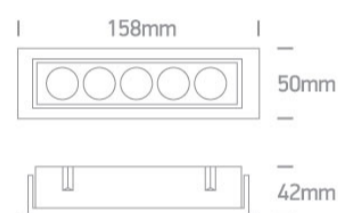

## 51012H/W/W

12W Adjustable Dark light recessed spot, IP20.

Complete with 700mA driver.

Complies with standard EN60598-1 and any other specific standards.

### Dimensions

### Physical Specification

Item Group	New 2022 Edition 3
Family	Recessed Spots Adjustable LED
Order Code	51012H/W/W
Colour	White
Material	Aluminium
Shape	Rectangular
Length	158mm
Width	50mm
Height	42mm
Cutout Hole Width	150mm
Cutout Hole Length	43mm
Recessed Ceiling	Yes

Depth Required	70mm
Indoor	Yes
Adjustable	1 Direction