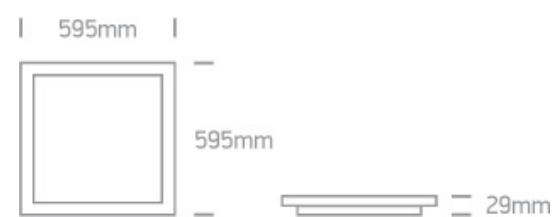

New 2021 Edition 2>Downlights Fixed LED

50140B/W/D

60x60 recessed backlit LED panel for T-rail false ceilings. Uniform lighting, ideal for commercial applications.

Complete with 850mA driver.

Complies with standard EN60598-1 and any other specific standards.

Downloads

Dimensions

Gallery

Related items

050017

050108

89045L

Physical Specification

Item Group

New 2021 Edition 2

Family

Downlights Fixed LED

Order Code	50140B/W/D
Colour	White
Material	Aluminium + Steel
Shape	Rectangular
Length	595mm
Width	595mm
Height	29mm
Recessed T-Ceiling	Yes
Depth Required	50mm
Indoor	Yes
Adjustable	No

Illumination Data

Colour Temperature	6000K
Lumen Output	4000lm
Light Efficiency	100lm/W
CRI	80
Beam Angle	120°
Illumination Diagram	

Packing Info

Pcs/Carton

4

Barcode

5291889071105

HS Code