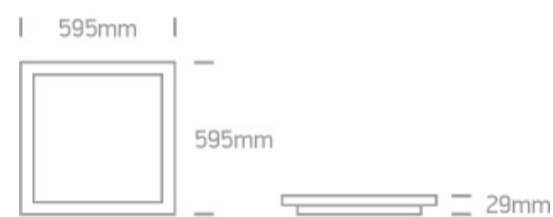

### Dimensions

### Physical Specification

Item Group

New 2021 Edition 2

Family

Downlights Fixed LED

Order Code	50140B/W/C
Colour	White
Material	Aluminium + Steel
Shape	Rectangular
Length	595mm
Width	595mm
Height	29mm
Recessed T-Ceiling	Yes
Depth Required	50mm
Indoor	Yes
Adjustable	No