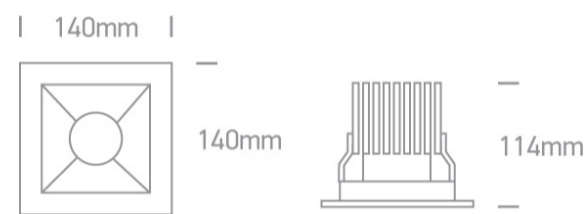

06 Downlights Fixed LED>Shop Square Boxes

50130B/W/W

30W downlight LED, shop square boxes range IP20, ideal for commercial applications such as offices, galleries and showrooms.

Supplied with 750mA non-dimmable LED driver.

Complies with standard EN60598-1 and any other specific standards.

Downloads

Dimensions

Physical Specification

Item Group	06 Downlights Fixed LED
Family	Shop Square Boxes
Order Code	50130B/W/W
Colour	White
Material	Aluminium
Shape	Rectangular
Length	140mm
Width	140mm
Height	114mm
Cutout Hole Width	130mm
Cutout Hole Length	130mm
Recessed Ceiling	Yes

Colour Temperature	3000K
Lumen Output	2600lm
Light Efficiency	86,67lm/W
CRI	80
Beam Angle	30°
Illumination Diagram	

Packing Info

Box Length	16cm
Box Width	16cm
Box Height	13cm
Pcs/Carton	16
Barcode	5291889061427
HS Code	9405409900