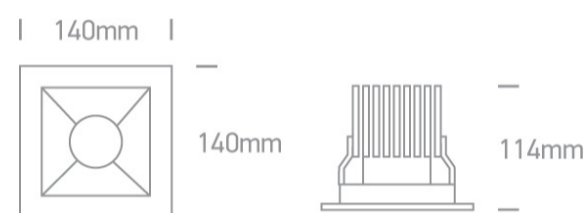

## 50130B/W/C

30W downlight LED, shop square boxes range IP20, ideal for commercial applications such as offices, galleries and showrooms.

Supplied with 750mA non-dimmable LED driver.

Complies with standard EN60598-1 and any other specific standards.

### Dimensions

### Physical Specification

Item Group	06 Downlights Fixed LED
Family	Shop Square Boxes
Order Code	50130B/W/C
Colour	White
Material	Aluminium
Shape	Rectangular
Length	140mm
Width	140mm
Height	114mm
Cutout Hole Width	130mm
Cutout Hole Length	130mm
Recessed Ceiling	Yes