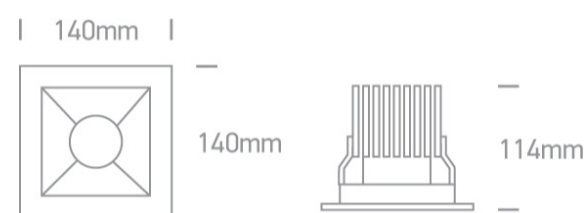

06 Downlights Fixed LED>Shop Square Boxes

50130B/B/W

30W downlight LED, shop square boxes range IP20, ideal for commercial applications such as offices, galleries and showrooms.

Supplied with 750mA non-dimmable LED driver.

Complies with standard EN60598-1 and any other specific standards.

Downloads

Dimensions

Physical Specification

Item Group	06 Downlights Fixed LED
Family	Shop Square Boxes
Order Code	50130B/B/W
Colour	Black
Material	Aluminium
Shape	Rectangular
Length	140mm
Width	140mm
Height	114mm
Cutout Hole Width	130mm
Cutout Hole Length	130mm
Recessed Ceiling	Yes

Depth Required	120mm
Indoor	Yes
Adjustable	No

Electrical Characteristics

Gear	External-Included
Fitting + Driver	
Input Voltage	220-240V
50 Hz	Yes
60 Hz	Yes
Safety Class	
Power(Watts)	30W
IP Rating	IP20
Light Source	LED built in
Dimmable	No
F Mark	

Colour Temperature	3000K
Lumen Output	2600lm
Light Efficiency	86,67lm/W
CRI	80
Beam Angle	30°
Illumination Diagram	

Packing Info

Box Length	16cm
Box Width	16cm
Box Height	13cm
Pcs/Carton	16
Barcode	5291889061441
HS Code	9405409900