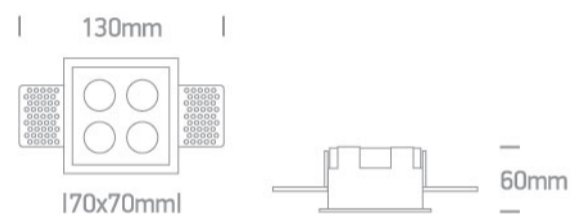

## 50110HTR/W/W

10W Trimless Dark light recessed spot, IP20.

Complete with 700mA driver.

Complies with standard EN60598-1 and any other specific standards.

### Dimensions

### Physical Specification

Item Group	New 2022 Edition 3
Family	Recessed Spots Fixed LED
Order Code	50110HTR/W/W
Colour	White
Material	Aluminium
Shape	Rectangular
Length	70mm
Width	70mm
Height	60mm
Cutout Hole Width	72mm
Cutout Hole Length	72mm
Recessed trimless ceiling	Yes

#### Illumination Data

Colour Temperature	3000K
Lumen Output	700lm
Light Efficiency	70lm/W
CRI	90
Beam Angle	38°
Illumination Diagram	
Dark Light	Yes