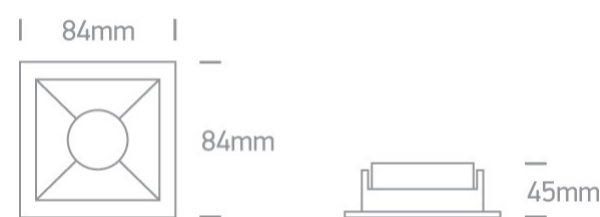

01 Recessed Spots Fixed > The Chill Out Range Square

50105M/W/BS

White Body Brass Reflector Dark Light Recessed MR16 spot with GU10 lampholder.

Complies with standard EN60598-1 and any other specific standards.

Downloads

Dimensions

Physical Specification

Item Group	01 Recessed Spots Fixed
Family	The Chill Out Range Square
Order Code	50105M/W/BS
Colour	White-Brass
Material	Aluminium
Shape	Rectangular
Length	84mm
Width	84mm
Height	45mm
Cutout Hole Width	76mm
Cutout Hole Length	76mm
Recessed Ceiling	Yes

Depth Required	130mm
Indoor	Yes
Adjustable	No

Electrical Characteristics

Gear	No
Fitting + Driver	
Input Voltage	100-240V
50 Hz	Yes
60 Hz	Yes
Safety Class	
Power(Watts)	10W
IP Rating	IP20
Light Source	Replaceable lamp
Lamp Holder	GU10
Number of Lamps	1
Dimmable	N/A
Cable Length	15cm
F Mark	

Illumination Data

Illumination Diagram	
Dark Light	Yes

Packing Info

Box Length	10cm
Box Width	10cm
Box Height	10cm
Box Weight	0,183kg

Pcs/Carton

50

Barcode

5291889053200