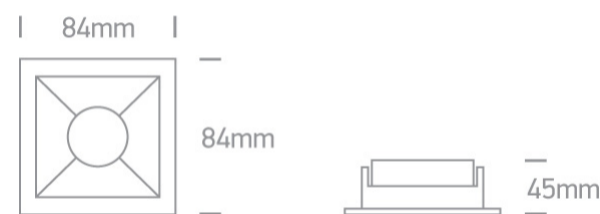

01 Recessed Spots Fixed > The Chill Out Range Square

50105M/B/BS

Black Body Brass Reflector Dark Light Recessed MR16 spot with GU10 lampholder.

Complies with standard EN60598-1 and any other specific standards.

Downloads

Dimensions

Physical Specification

Item Group	01 Recessed Spots Fixed
Family	The Chill Out Range Square
Order Code	50105M/B/BS
Colour	Black-Brass
Material	Aluminium
Shape	Rectangular
Length	84mm
Width	84mm
Height	45mm
Cutout Hole Width	76mm
Cutout Hole Length	76mm
Recessed Ceiling	Yes

Depth Required	130mm
Indoor	Yes
Adjustable	No

Electrical Characteristics

Gear	No
Fitting + Driver	
Input Voltage	100-240V
50 Hz	Yes
60 Hz	Yes
Safety Class	
Power(Watts)	10W
IP Rating	IP20
Light Source	Replaceable lamp
Lamp Holder	GU10
Number of Lamps	1
Dimmable	N/A
Cable Length	15cm
F Mark	

Illumination Data

Illumination Diagram	
Dark Light	Yes

Packing Info

Box Length	10cm
Box Width	10cm
Box Height	10cm
Box Weight	0,183kg

Pcs/Carton

50

Barcode

5291889053187