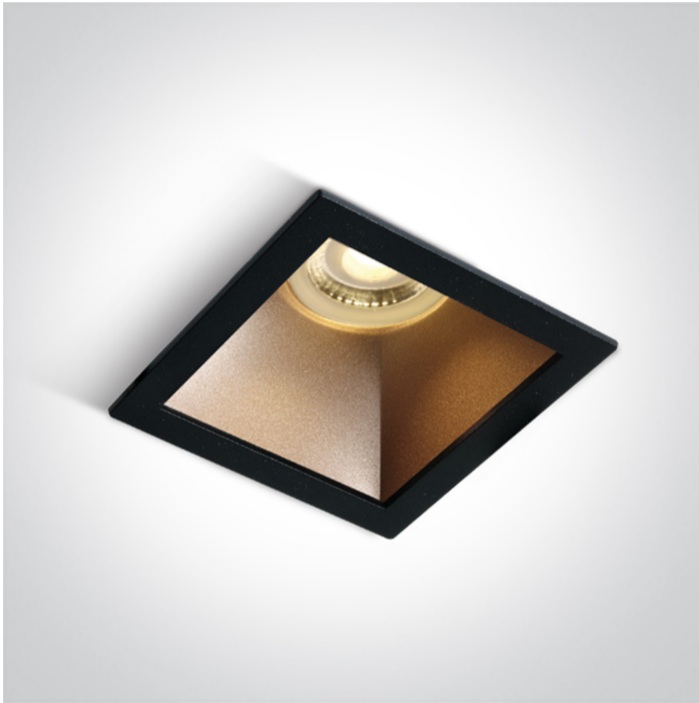

01 Recessed Spots Fixed > The Chill Out Range Square

50105M/B/BS

Black Body Brass Reflector Dark Light Recessed MR16 spot with GU10 lampholder.

Complies with standard EN60598-1 and any other specific standards.

Downloads

Dimensions

Physical Specification

Item Group	01 Recessed Spots Fixed
Family	The Chill Out Range Square
Order Code	50105M/B/BS
Colour	Black-Brass
Material	Aluminium
Shape	Rectangular
Length	84mm
Width	84mm
Height	45mm
Cutout Hole Width	76mm
Cutout Hole Length	76mm
Recessed Ceiling	Yes