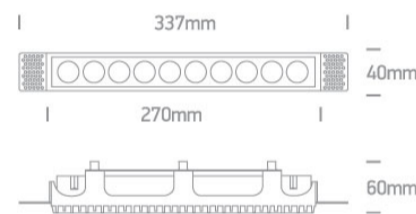

## 50024HTR/W/W

24W Trimless Dark light recessed spot, IP20.

Complete with 700mA driver.

Complies with standard EN60598-1 and any other specific standards.

### Dimensions

### Physical Specification

Item Group	New 2022 Edition 3
Family	Recessed Spots Fixed LED
Order Code	50024HTR/W/W
Colour	White
Material	Aluminium
Shape	Rectangular
Length	337mm
Width	40mm
Height	60mm
Cutout Hole Width	278mm
Cutout Hole Length	41mm
Recessed trimless ceiling	Yes