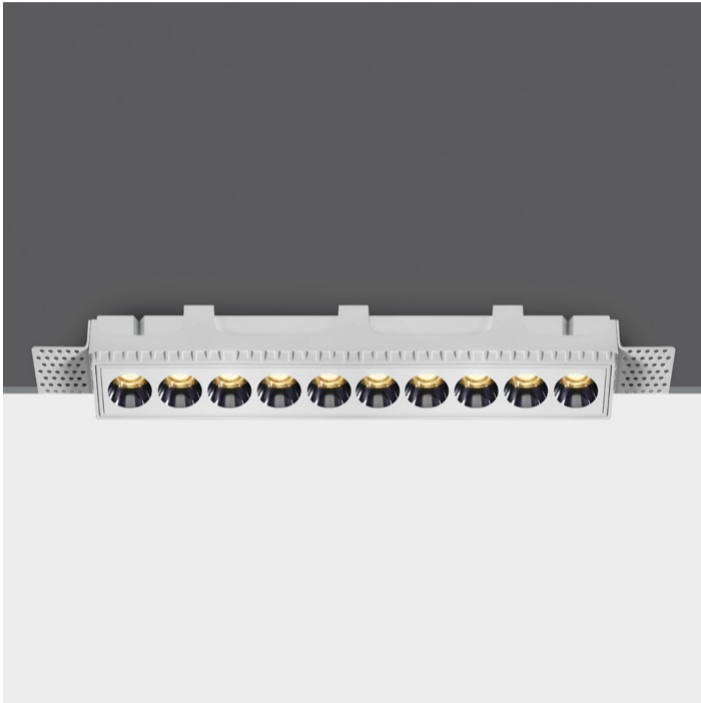

New 2022 Edition 3 > Recessed Spots Fixed LED

## 50024HTR/W/W

24W Trimless Dark light recessed spot, IP20.

Complete with 700mA driver.

Complies with standard EN60598-1 and any other specific standards.

### Dimensions

### Physical Specification

Item Group	New 2022 Edition 3
Family	Recessed Spots Fixed LED
Order Code	50024HTR/W/W
Colour	White
Material	Aluminium
Shape	Rectangular
Length	337mm
Width	40mm
Height	60mm
Cutout Hole Width	278mm
Cutout Hole Length	41mm
Recessed trimless ceiling	Yes