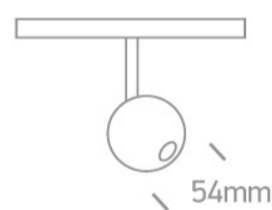

New 2022 Edition 3>Tracks & Magnetic

42134/BBS/W

Track spot for magnetic track, ideal for shops and showrooms.

Complies with standard EN60598-1 and any other specific standards.

Downloads

Dimensions

Gallery

Family

Tracks & Magnetic

Order Code	42134/BBS/W
Colour	Brushed Brass
Material	Aluminium
Shape	Circular
Height	80mm
Diameter	54mm
Surface Wall	Yes
Track mounted	Yes
Indoor	Yes
Adjustable	2 Directions

Electrical Characteristics