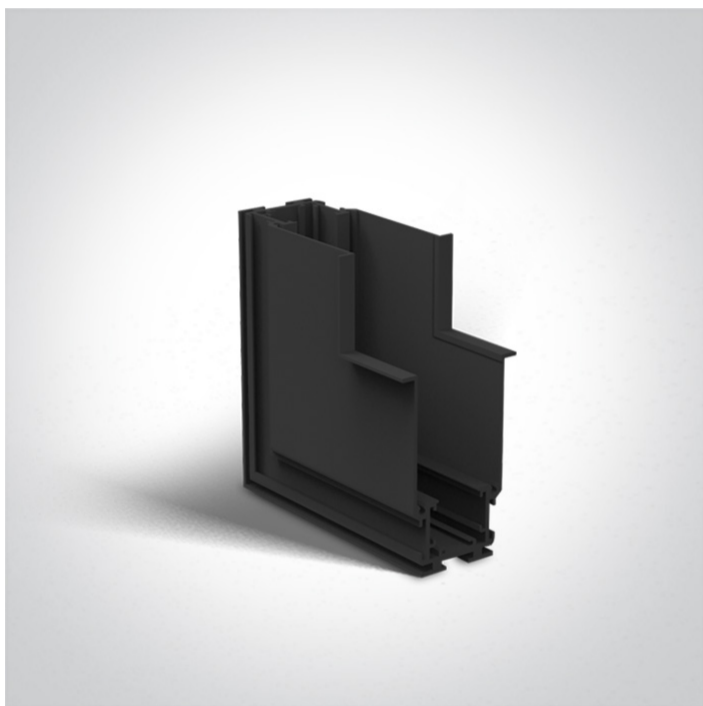

10 Tracks & Magnetic > Magnetic Recessed Profiles

42012BR/B

BLACK RECESSED CORNER WALL TO WALL (IN) FOR 42001R / 42002R

Downloads

Dimensions

Related items

42001R/B

42002R/B

Physical Specification

Item Group	10 Tracks & Magnetic
Family	Magnetic Recessed Profiles
Order Code	42012BR/B
Colour	Black
Material	Aluminium
Shape	Rectangular
Length	110mm

Width	110mm
Height	75mm
Cutout Hole Width	42mm
Cutout Hole Length	36mm(x2)
Recessed Ceiling	Yes
Recessed wall	Yes
Depth Required	120mm
Indoor	Yes