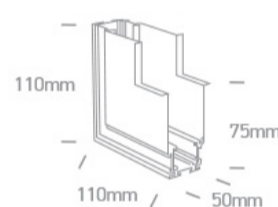

10 Tracks & Magnetic > Magnetic Recessed Profiles

42012BR/B

BLACK RECESSED CORNER WALL TO WALL (IN) FOR 42001R / 42002R

Downloads

Dimensions

Related items

42001R/B

42002R/B

Physical Specification

Item Group	10 Tracks & Magnetic
Family	Magnetic Recessed Profiles
Order Code	42012BR/B
Colour	Black
Material	Aluminium
Shape	Rectangular
Length	110mm

Width	110mm
Height	75mm
Cutout Hole Width	42mm
Cutout Hole Length	36mm(x2)
Recessed Ceiling	Yes
Recessed wall	Yes
Depth Required	120mm
Indoor	Yes