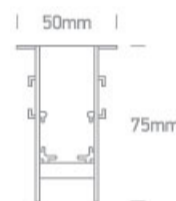

## 42002R/B

BLACK MAGNETIC RECESSED PROFILE 2m 48v

Complete with 2pcs end cups, 6pcs fixing clips, 2pcs side connectors, 1pc mechanical connector and dust cover.

Downloads

Dimensions

Gallery

Related items

42004A/B

## Physical Specification

Item Group	10 Tracks & Magnetic
Family	Magnetic Recessed Profiles
Order Code	42002R/B
Colour	Black
Material	Aluminium
Shape	Rectangular
Length	2000mm
Width	50mm
Height	75mm
Cutout Hole Width	2000mm
Cutout Hole Length	42mm
Recessed Ceiling	Yes
Recessed wall	Yes
Depth Required	120mm
Indoor	Yes
Adjustable	No