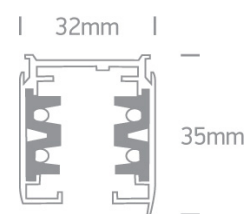

New 2020 Edition 2>Tracks

40002A/B

3-Phase 16A square track for commercial applications.

Complies with standard EN60598-1 and any other specific standards.

Downloads

Dimensions

41004A/B/L

41004A/B/R

41008A/B

41010A/B

41012A/B/L

41012A/B/R

41016A/B

41020/B

41022A/B

41024A/B

41026R/W

41032/B

Physical Specification

Item Group	New 2020 Edition 2
Family	Tracks
Order Code	40002A/B
Colour	Black
Material	Aluminium
Shape	Rectangular
Length	2000mm
Width	32mm
Height	35mm
Surface Ceiling	Yes
Surface Floor/Ground	Yes
Indoor	Yes
Adjustable	No

Packing Info

Box Weight	1,67kg
Pcs/Carton	10
Barcode	5291889059813
HS Code	9405990090

Certification & Warranty

Warranty	5 Years
----------	---------

switch to
one light!

one
LIGHT