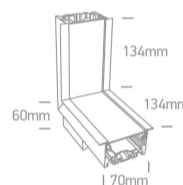

New 2020 Edition 2>Office & Kitchen

38152RL/W/C

10W ceiling to wall corner for 38152R.

Complete with 200mA driver , 4pcs fixing clips, 4pcs connectors & 2pcs end cups.

Complies with standard EN60598-1 and any other specific standards.

Downloads

Dimensions

Gallery

Physical Specification

Item Group

New 2020 Edition 2

Family

Office & Kitchen

Shape

Rectangular

Length	164x164mm
Width	70mm
Height	60mm
Cutout Hole Width	100x100mm
Cutout Hole Length	60mm
Recessed Ceiling	Yes
Depth Required	80mm
Indoor	Yes
Adjustable	No

Electrical Characteristics

Gear	Built In
Fitting + Driver	
Input Voltage	220-240V
50 Hz	Yes
60 Hz	Yes
Safety Class	
Power(Watts)	10W
IP Rating	IP20
Light Source	LED built in
Dimmable	No
F Mark	