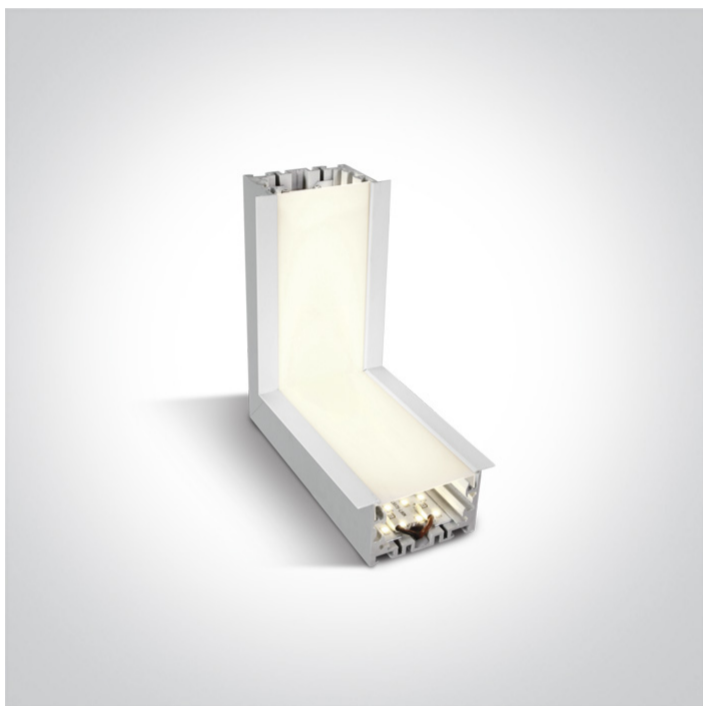

New 2020 Edition 2>Office & Kitchen

38152RL/W/C

10W ceiling to wall corner for 38152R.

Complete with 200mA driver , 4pcs fixing clips, 4pcs connectors & 2pcs end cups.

Complies with standard EN60598-1 and any other specific standards.

Order Code

38152RL/W/C

Colour

White

Material

Aluminium

Diffuser Material

Plastic

Shape

Rectangular

Length	164x164mm
Width	70mm
Height	60mm
Cutout Hole Width	100x100mm
Cutout Hole Length	60mm
Recessed Ceiling	Yes
Depth Required	80mm
Indoor	Yes
Adjustable	No

Electrical Characteristics

Gear	Built In
Fitting + Driver	
Input Voltage	220-240V
50 Hz	Yes
60 Hz	Yes
Safety Class	
Power(Watts)	10W
IP Rating	IP20
Light Source	LED built in
Dimmable	No
F Mark	