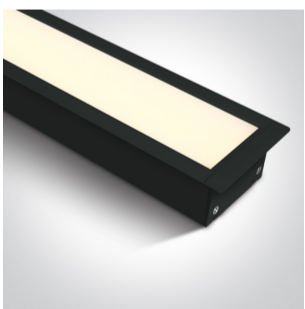

Gallery

Physical Specification

Item Group

New 2023 Edition 2

Family

Office & Kitchen

Order Code

38152R/B/W

Colour

Black

Material

Aluminium

Diffuser Material

Plastic

Shape

Rectangular