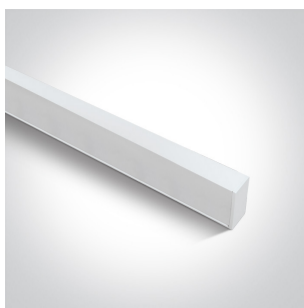

Related items

38150E/W

Physical Specification

Item Group	12 Office & Kitchen
Family	LED Linear Profiles
Order Code	38150C/W/W
Colour	White
Material	Aluminium
Shape	Rectangular
Length	1200mm
Width	70mm
Height	35mm
Surface Ceiling	Yes
Suspended Ceiling	Yes
Indoor	Yes
Adjustable	No

Electrical Characteristics

Gear	Built In
Fitting + Driver	
Input Voltage	220-240V
50 Hz	Yes
60 Hz	Yes
Safety Class	
Power(Watts)	40W
IP Rating	IP20